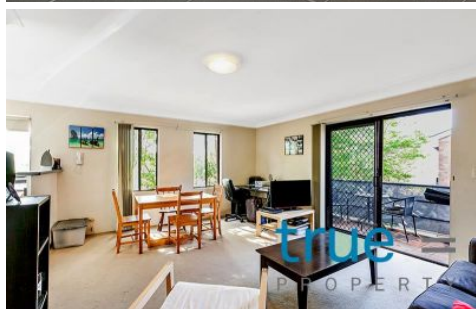

true<sup>®</sup>

14/81 Bay Street Glebe NSW

1 1 1

Available now = This lovely one-bedroom apartment ticks all the boxes when looking for a new home. With convenience at your doorstep, this property is a must-inspect.

#### THE FEATURES

- = Modern gas kitchen with plenty of storage
- = Combined living and dining flowing out to a private balcony
- = Internal laundry