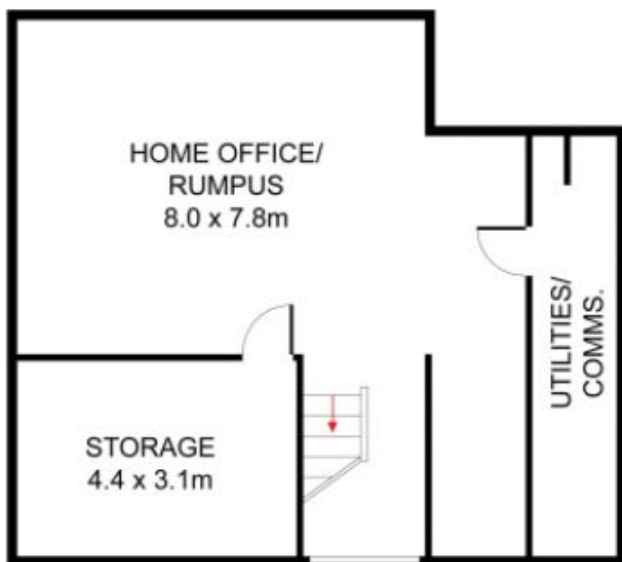

THE PROPERTY

- = Four bedrooms with copious amounts of space and built-in wardrobes.
- = The main bedroom features a walk-in robe, ensuite and

Type : House

View : <https://www.trueproperty.com.au/lease/nsw/inner-west/abbotsford/residential/house/7684234>

Daniel Daher
8507 2444

[For full version visit the website](#)

GROUND LEVEL

LEVEL ONE

BASEMENT

ATTIC