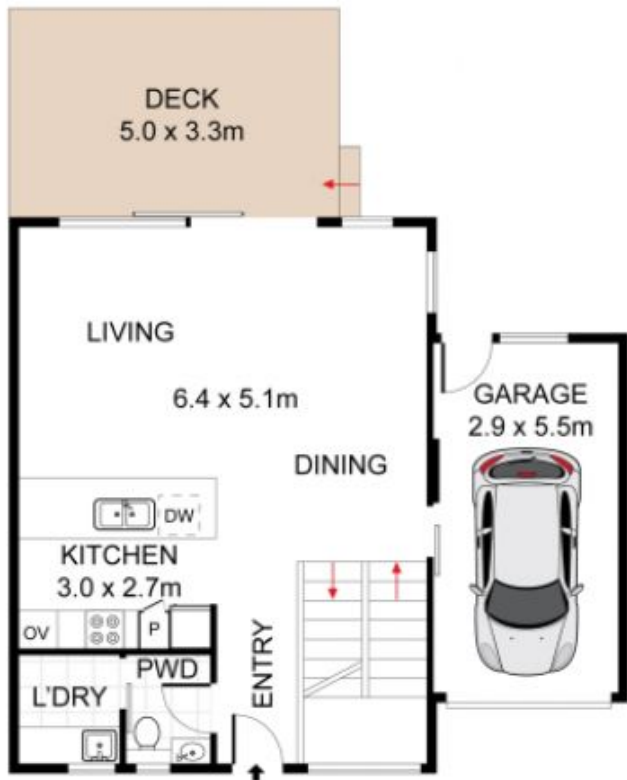

THE PROPERTY

- = Four bedrooms with copious amounts of space and built-in wardrobes.
- = The main bedroom features a walk-in robe, ensuite and

Type : House

View : <https://www.trueproperty.com.au/lease/nsw/inner-west/abbotsford/residential/house/7684234>

Daniel Daher
8507 2444

[For full version visit the website](#)

GROUND LEVEL

LEVEL ONE

BASEMENT

ATTIC