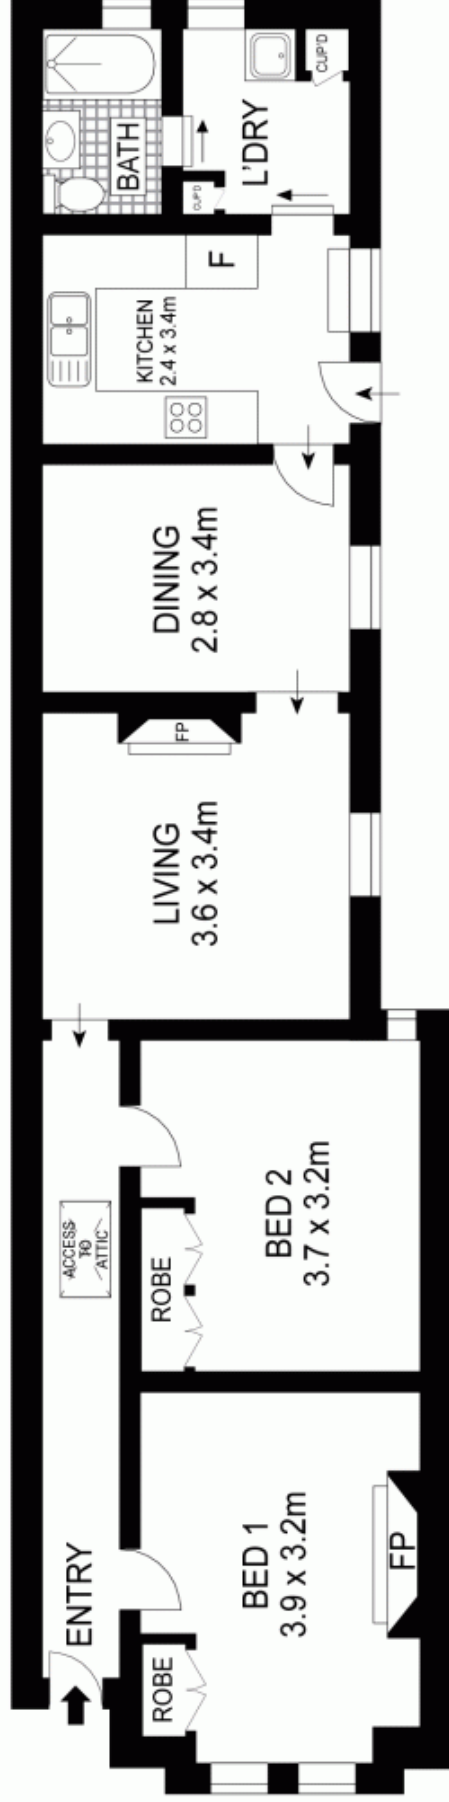

Type : House
Land Size : 120 sqm
View : <https://www.trueproperty.com.au/sale/nsw/inner-west/newtown/residential/house/7682425>

Two double bedrooms both with built in wardrobes

Modern bathroom with bath, spacious separate laundry room

Modern kitchen with tiled floors and abundant storage

Beautiful sunny east facing courtyard with built in bench seating

[For full version visit the website](#)

SITE PLAN

ATTIC

GROUND FLOOR

Scale in metres. Indicative only. Dimensions are approximate. All information contained herein is gathered from sources we believe to be reliable. However, we cannot guarantee its accuracy and interested persons should rely on their own enquiries.

true =
PROPERTY

80 Lennox Street, Newtown