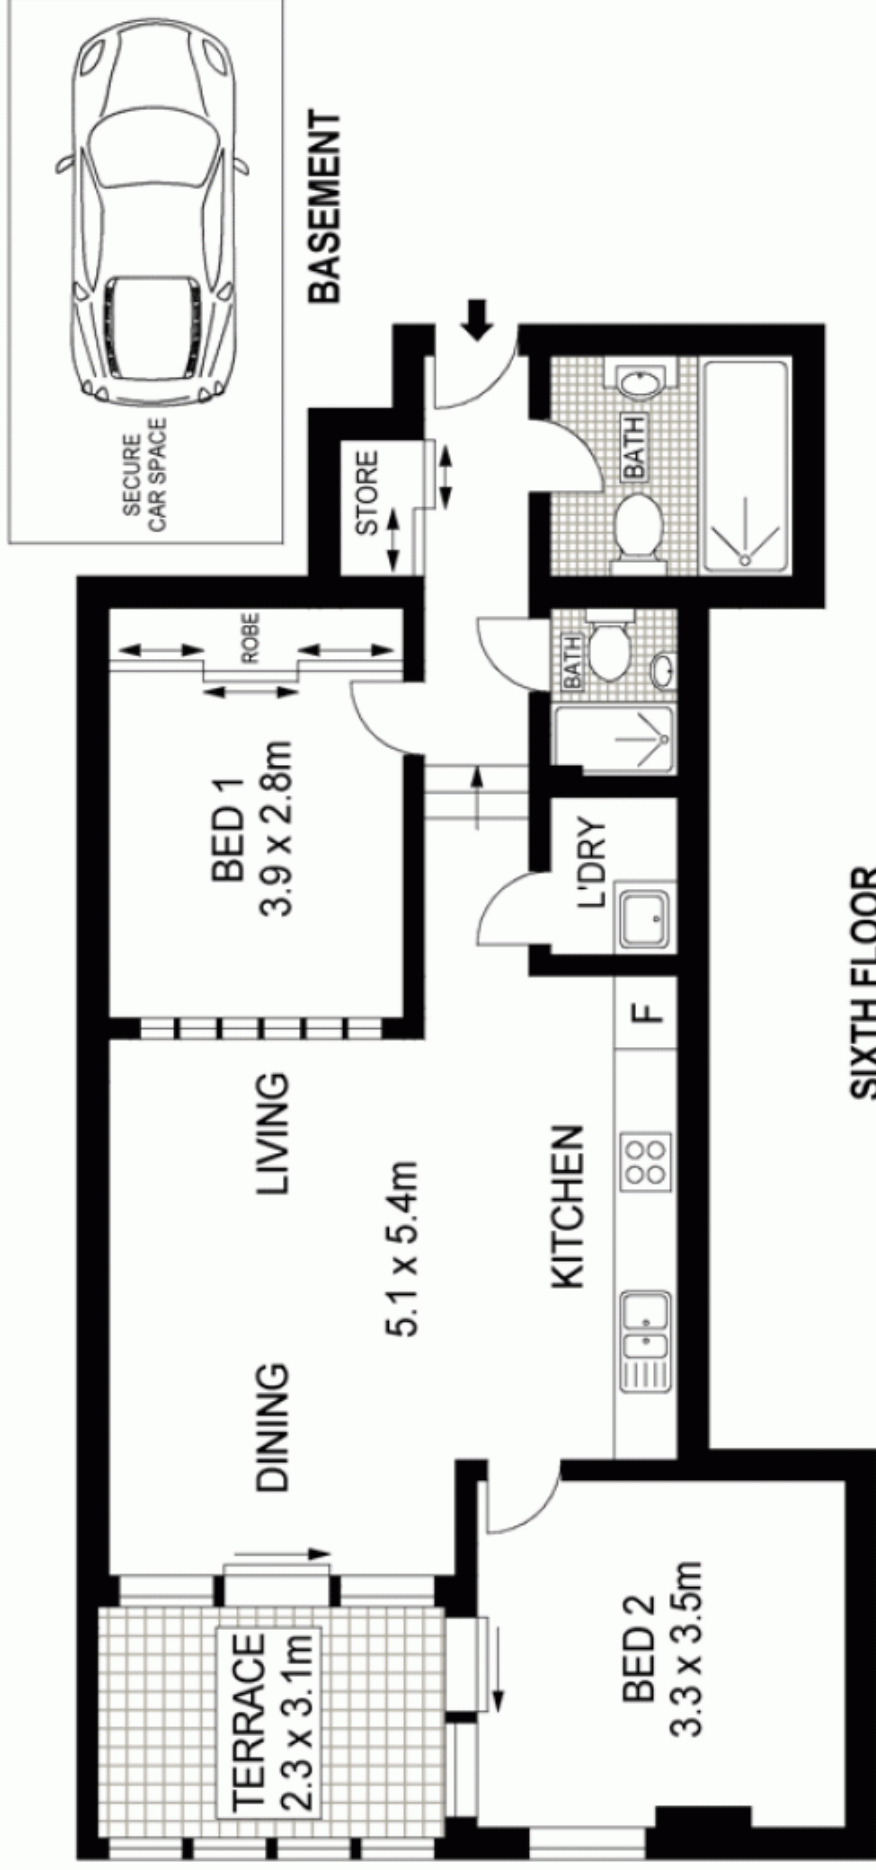

15/23 Ross Street FOREST LODGE NSW

2 2 1

This modern two bedroom apartment puts you in the heart of Forest Lodge, just moments from Sydney University. A sunny North East aspect at the quiet rear of the building makes this apartment a great home or secure investment in an always popular locale.

Type : Apartment

View : <https://www.trueproperty.com.au/sale/nsw/inner-west/forest-lodge/residential/apartment/7682392>

Open plan living and dining with A/C and polished timber floors

Master bedroom with BIRs and second bed with balcony access

Sunny north east facing balcony flows from the living space

Smeg gas kitchen with stone bench tops and glass

[For full version visit the website](#)

Scale in metres. Indicative only. Dimensions are approximate. All information contained herein is gathered from sources we believe to be reliable. However we cannot guarantee its accuracy and interested persons should rely on their own enquiries.