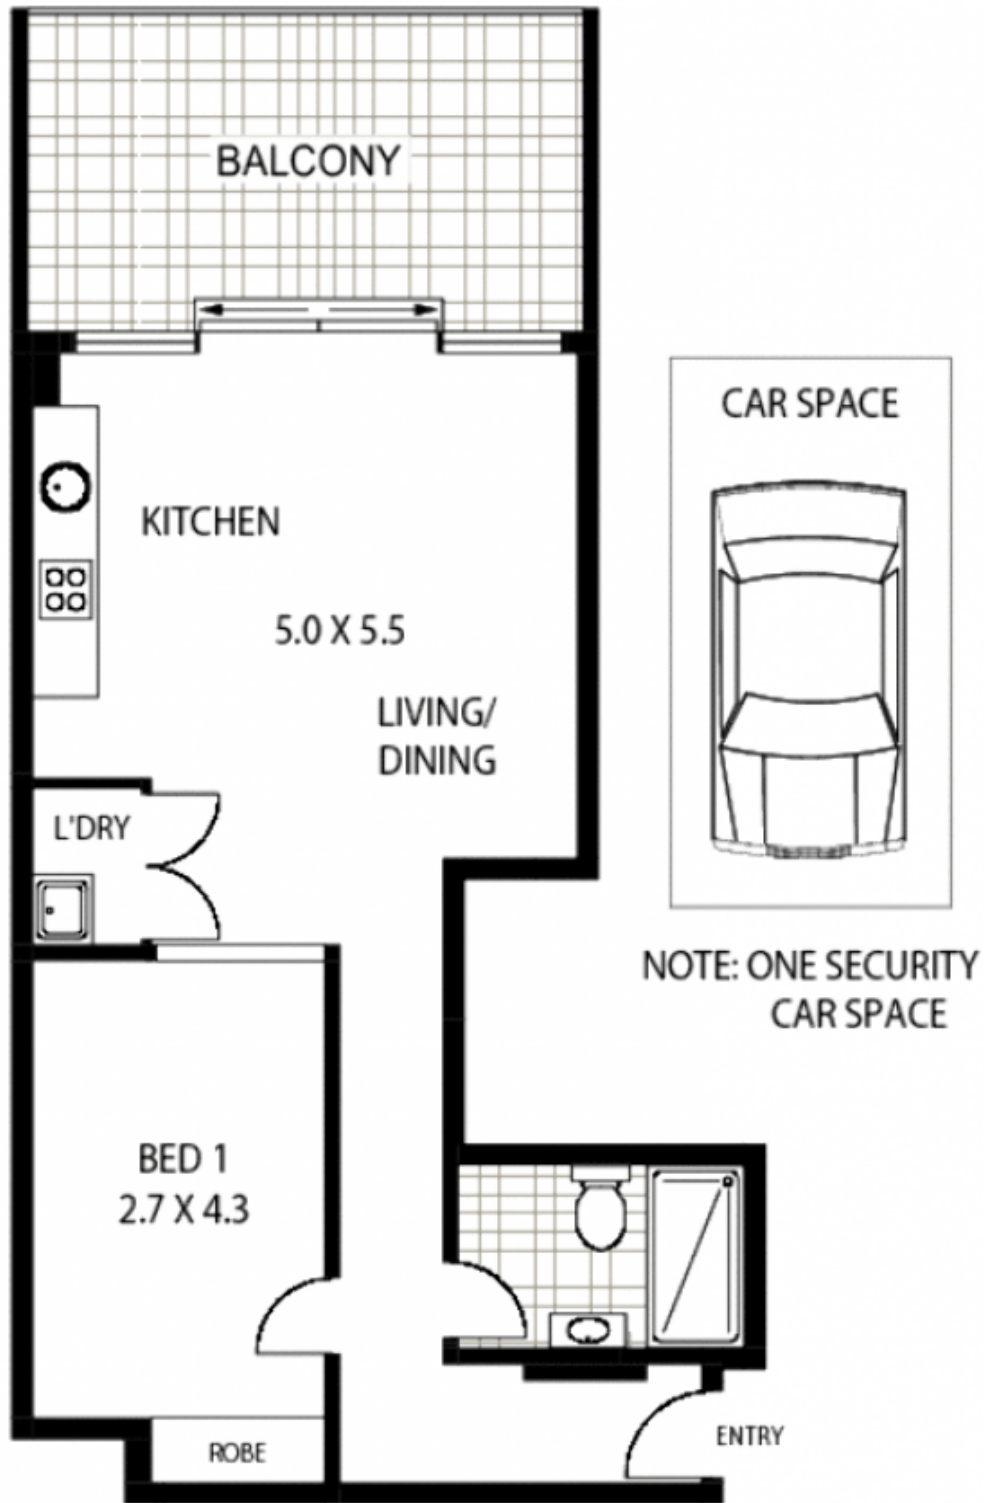

18/23 ROSS STREET

FOREST LODGE

*Disclaimer: mtg - mind the gap floor plans & site plans are intended as a guide only. Individuals **should always** rely on their own enquiries for exact measurements and no warranties are intended or given. **Please Note:** Any internal area measurement total that may be included does not include any void spaces or recesses. Any external area measurement total that may be included does not include the total site plan area (ie total grounds and garden areas). mtg - mind the gap - 1 300 133 145 - www.mindthegap.com.au