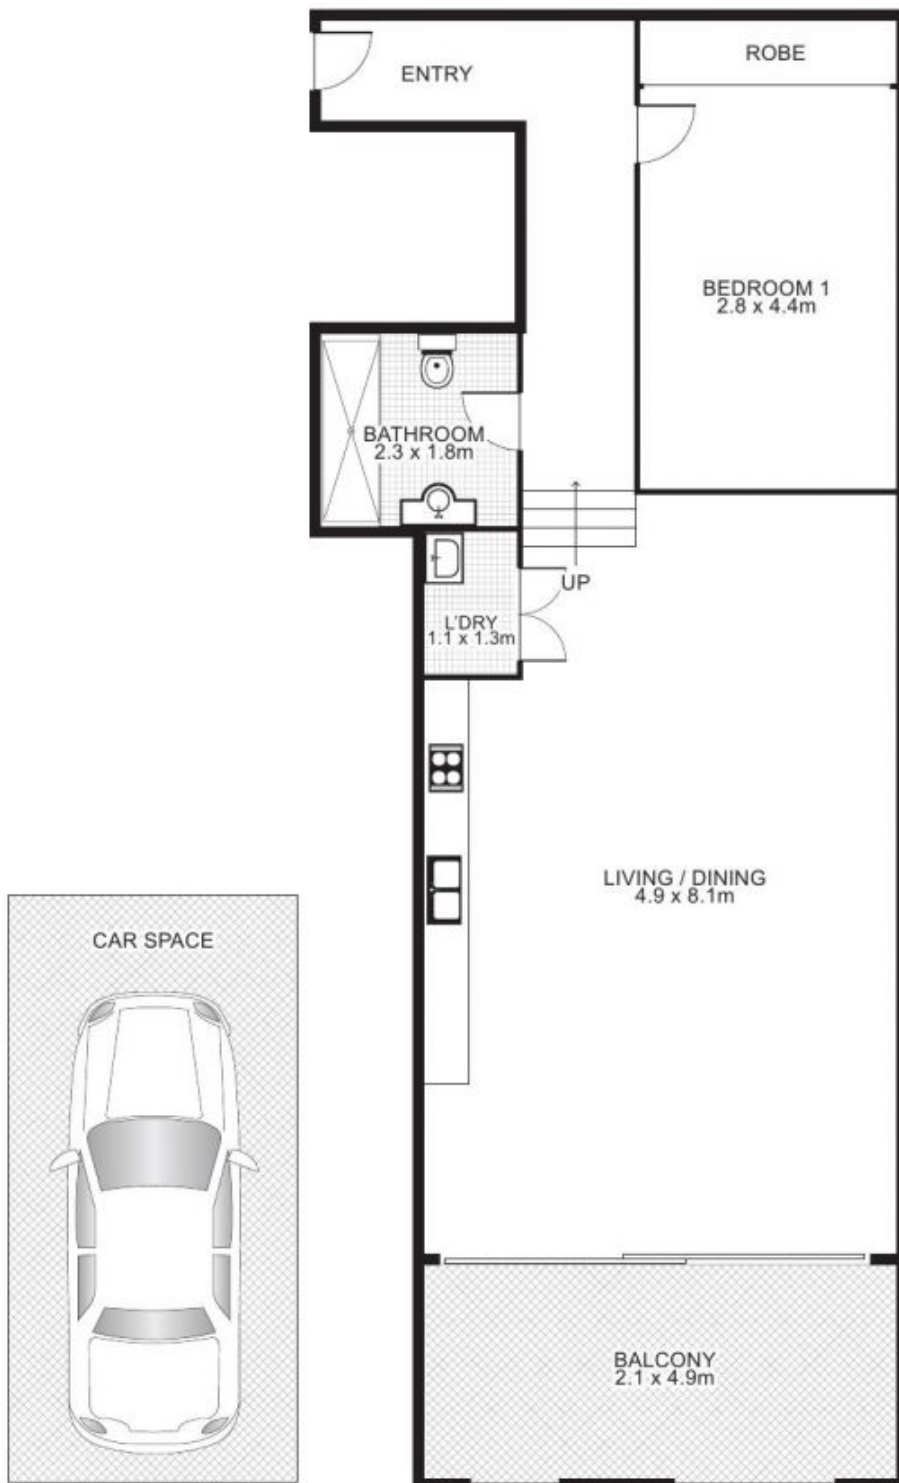

## 10/23 Ross Street FOREST LODGE NSW

1  1  1 

Beautiful open plan apartment located in the Calibre building. Perfect first home or solid investment in a fantastic area. Just moments from Glebe's famous lifestyle offerings as well as Sydney University and Broadway Shopping Centre.

**Type** : Apartment

**View** : <https://www.trueproperty.com.au/sale/nsw/inner-west/forest-lodge/residential/apartment/7682361>

- = Double bedroom with mirrored built in wardrobes
- = Modern gas kitchen with stainless steel Smeg appliances and stone bench top
- = Polished timber floors
- = Internal laundry
- = Large entertainers balcony off living area
- = Air conditioning and halogen down lighting
- = Security intercom and level lift access
- = Walk to Sydney University, shops and transport as well

# 10/23 Ross Street, GLEBE

Plans by  
**surroundpix**  
i.com.au  
1300 30 32 40

This floor plan is intended as a guide only. Layout dimension are approximate only. No representation or warranties of any nature whatsoever are given or intended. Any person using this information should rely on their own enquiries.