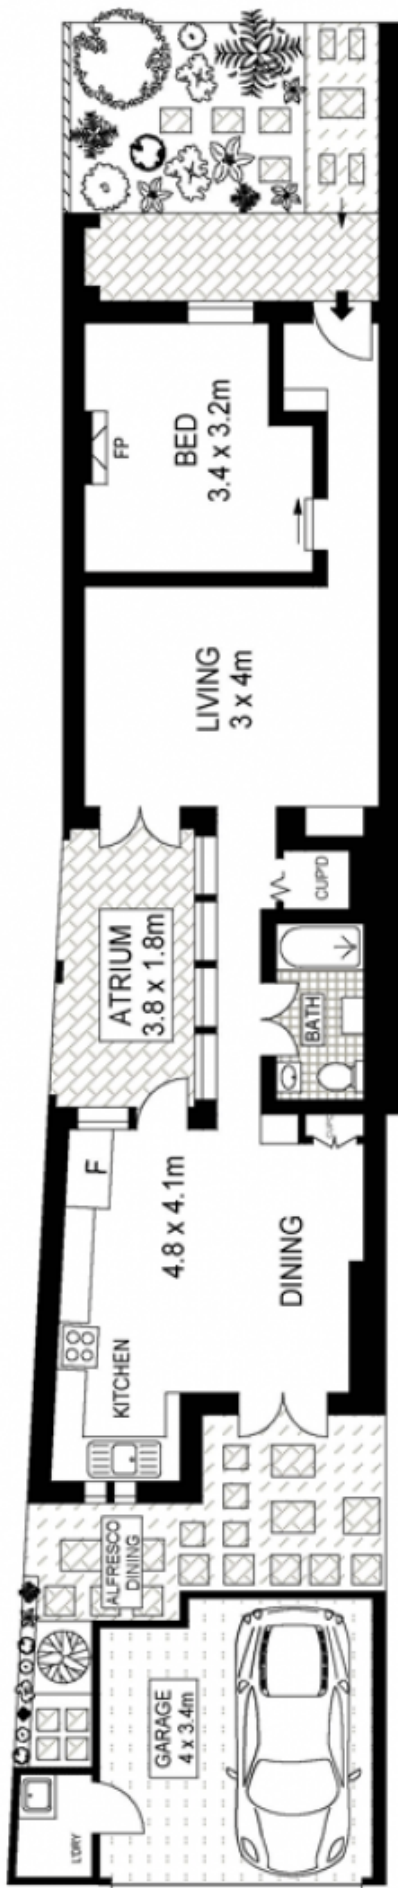

39 Chelmsford Street NEWTOWN NSW

1  1  1 

Type : House

Price : \$ 679,000

View : <https://www.trueproperty.com.au/sale/nsw/inner-west/newtown/residential/house/7682351>

GROUND FLOOR

Scale in metres. Indicative only. Dimensions are approximate. All information contained herein is gathered from sources we believe to be reliable. However we cannot guarantee its accuracy and interested persons should rely on their own enquiries.

true
PROPERTY

39 Chelmsford Street, Newtown