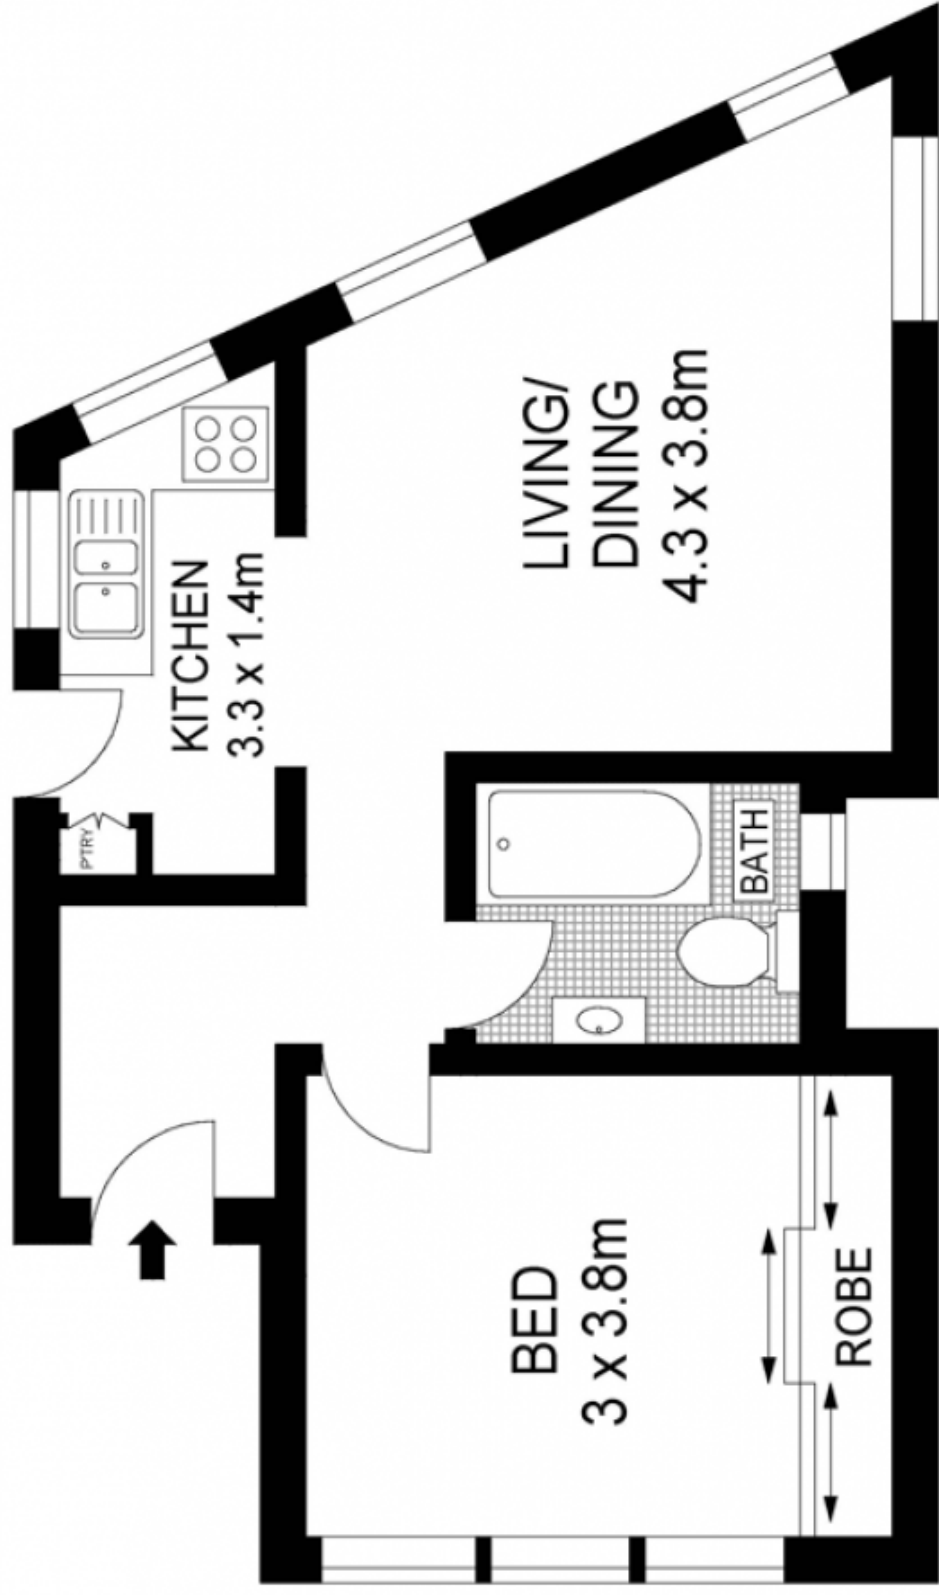

## Unit 5/481 New South Head Road DOUBLE BAY NSW

1 1

In a boutique strata title block of six this top floor apartment offers fabulous lifestyle living in the heart of Double Bay, moments from everything that makes this suburb so popular. A fantastic home or investment opportunity and surprisingly quiet.

**Type** : Apartment  
**View** : <https://www.trueproperty.com.au/sale/nsw/eastern-suburbs/double-bay/residential/apartment/7682323>

Neat and tidy kitchen with plenty of storage  
Large bedroom with built in wardrobes  
Polished timber floors throughout  
Open plan living and dining off kitchen  
High ornate ceilings, security intercom  
Walk to bus and rail transport  
Steps from fabulous shopping and dining

**LEVEL THREE**

Scale in metres. Indicative only. Dimensions are approximate. All information contained herein is gathered from sources we believe to be reliable. However we cannot guarantee its accuracy and interested persons should rely on their own enquiries.