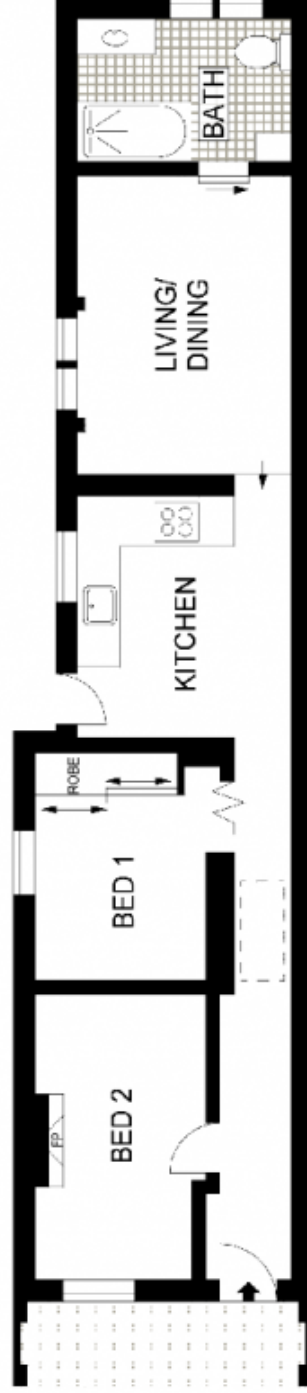

52 Rochford Street ERSKINEVILLE NSW

2  1 

Type : House

View : <https://www.trueproperty.com.au/sale/nsw/inner-west/erskineville/residential/house/7682318>

SITE PLAN (NOT TO SCALE)

ATTIC

GROUND FLOOR

Scale in metres. Indicative only. Dimensions are approximate. All information contained herein is gathered from sources we believe to be reliable. However we cannot guarantee its accuracy and interested persons should rely on their own enquiries.

true
PROPERTY

52 Rochford Street, Erskineville