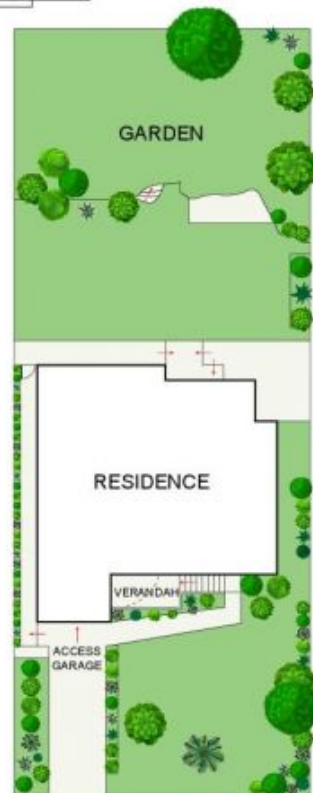

21 Moola Parade Chatswood NSW

4 1 2

Located in a serene, colourful and leafy cul-de-sac across from Coolaroo Park, this well presented four bedroom hidden gem is nestled on an impressive 615 sqm and surrounded by towering gumtrees, creeks and hidden bush walks. Take advantage of what is truly an outstanding rare opportunity to potentially renovate, develop or simply enjoy its current character and charm in this tranquil position.

- = Huge practical open plan living and dining leading to a characterised timber kitchen offering an ample amount of storage space.
- = Four bedrooms with a study or potential fifth bedroom all bathed in natural sunlight.
- = Beautifully manicured rear grassed yard offering space beyond belief with the opportunity to create a personalised,

[For full version visit the website](#)

Type : House
Land Size : 615 sqm
View : <https://www.trueproperty.com.au/sale/nsw/north-shore-lower/chatswood/residential/house/7682137>

Michael Catalano
02 8507 2444

SITE PLAN

true =
PROPERTY

21 Moola Parade, Chatswood

APPROX INT: 173 m²
LAND SIZE: 615m²

DISCLAIMER: PLANS SHOWN ARE FOR PRESENTATION PURPOSES AND ARE NOT PART OF ANY LEGAL DOCUMENT. ALL MEASUREMENTS AND FIGURES ARE APPROXIMATE.