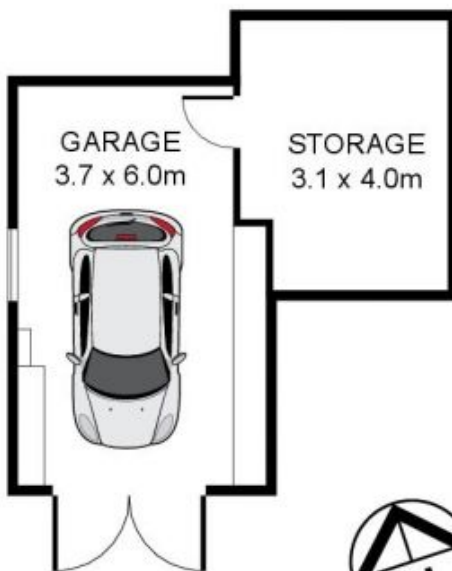

21 Moola Parade Chatswood NSW

4 1 2

Located in a serene, colourful and leafy cul-de-sac across from Coolaroo Park, this well presented four bedroom hidden gem is nestled on an impressive 615 sqm and surrounded by towering gumtrees, creeks and hidden bush walks. Take advantage of what is truly an outstanding rare opportunity to potentially renovate, develop or simply enjoy its current character and charm in this tranquil position.

- = Huge practical open plan living and dining leading to a characterised timber kitchen offering an ample amount of storage space.
- = Four bedrooms with a study or potential fifth bedroom all bathed in natural sunlight.
- = Beautifully manicured rear grassed yard offering space beyond belief with the opportunity to create a personalised,

SITE PLAN

true =
PROPERTY

21 Moola Parade, Chatswood

APPROX INT: 173 m²
LAND SIZE: 615m²

DISCLAIMER: PLANS SHOWN ARE FOR PRESENTATION PURPOSES AND ARE NOT PART OF ANY LEGAL DOCUMENT. ALL MEASUREMENTS AND FIGURES ARE APPROXIMATE.